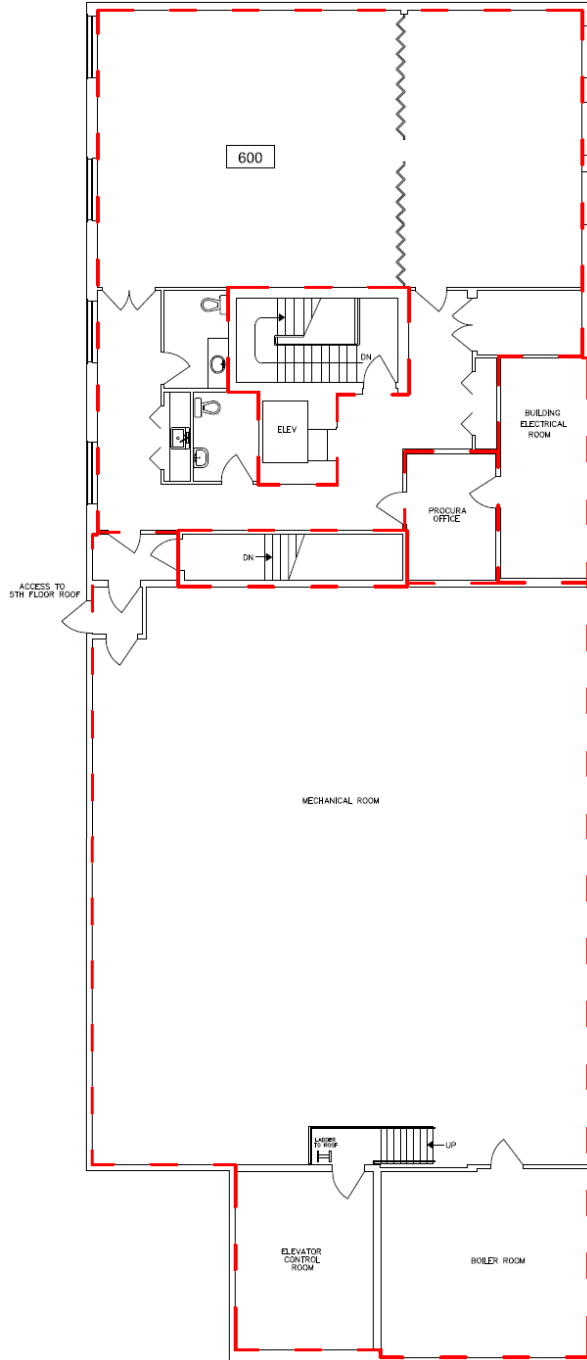

Kingsway Professional Centre

10611 Kingsway

6th Floor Vacancy

Unit # 600 1,946 SF

Leasing Contact: Michael Surkovic
Phone: (780) 784.4436
Email: CommercialLeasing@procura.ca

Site Contact: Customer Service
Phone: (780) 414.8888
Email: CustomerService@procura.ca